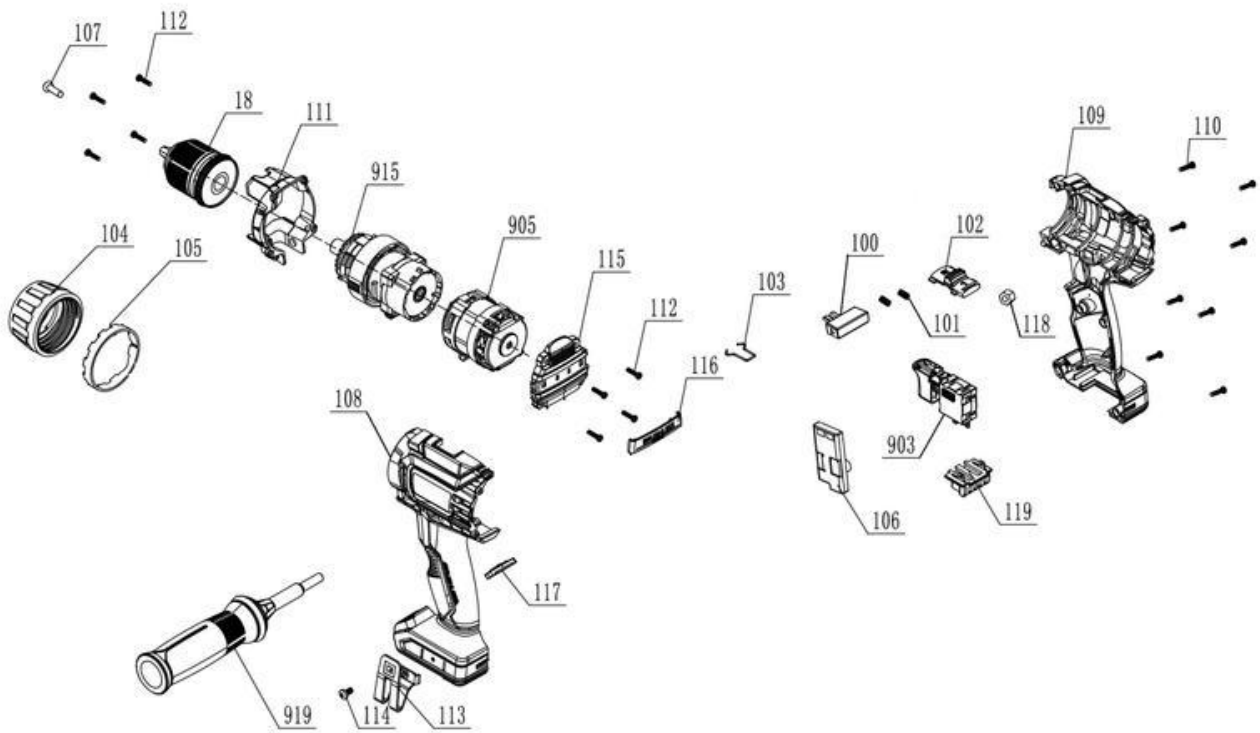

iSC GmbH
Customer Service
Eschenstraße 6
94405 Landau/Isar

Telephone:
Email:

+49 9951 959 2019
service-de@einhell.com

Cordless Impact Drill
TP-CD 18/60 Li-i BL Solo

Article number: 4514205
Ident number: 21010

Spare parts

Pos	Art.	Ident number	Product Name
	451420501099	00000	color box
018	451420501018	00000	keyless chuck - quick clamp
100	451420501100	00000	switch left/right hand motion
101	451420501101	00000	spring
102	451420501102	00000	sliding plate
103	451420501103	00000	clamp spring
104	451420501104	00000	torque adjustment ring
105	451420501105	00000	torque number ring
106	451420501106	00000	circuit board
107	451420501107	00000	chuck attachment screw M6 x 24
108	451420501108	00000	half box left
109	451420501109	00000	half box right
110	451420501110	00000	screw ST3 x 14
111	451420501111	00000	cover
112	451420501112	00000	screw ST3 x 12
113	451420501113	00000	belt clip
114	451420501114	00000	screw M4x10
115	451420501115	00000	housing cover
116	451420501116	00000	decoration cover
117	451420501117	00000	transparent LED cover
118	451420501118	00000	attachment nut M6
119	451420501119	00000	contacts
903	451420501903	00000	Electrical switch Assembly
905	451420501905	00000	Complete Engine Assembly
915	451420501915	00000	Complete Drive Unit Assembly
919	451420501919	00000	Handle Assembly